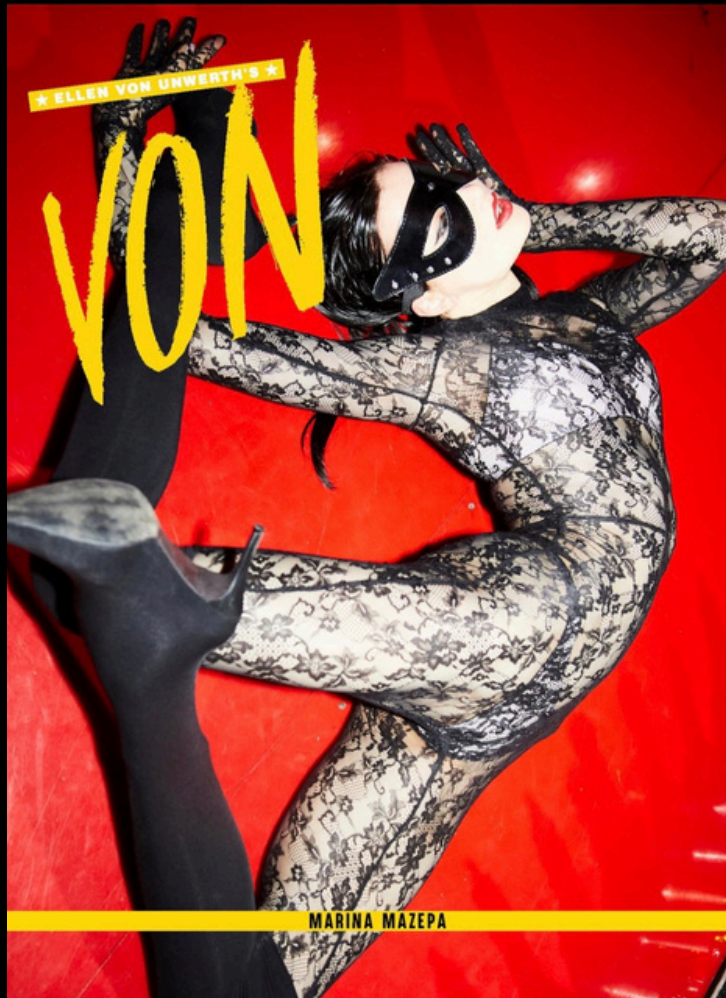

THE CCC AGENCY

Biography:

Marina, born in Ukraine, began her dance journey at 5, graduating from a Cirque and Dance Academy in Kyiv. By 18, she ranked TOP3 on "So You Think You Can Dance." She became a soloist in major European shows like 'Ohlala show' in Zürich and 'Young Stage Festival' Basel. Marina later became a choreographer and coach in Germany. Her unique style led her to the super finals of "France's Got Talent."

In 2018, Marina moved to the US and choreographed for a Cirque show in Las Vegas. She became a semifinalist on "America's Got Talent" in 2019, catching the eye of director James Wan, who cast her in "Malignant," earning her a Critics Choice Awards nomination.

In 2020, she appeared in "The Unholy" and "Resident Evil." Marina guest-starred in "The Girl in the Woods" in 2021. Currently, she portrays Gretel in "The Continental" alongside Mel Gibson. Marina recently filmed a Marvel WandaVision spinoff as a Salem 7 Witch. Alongside her career, she developed the 'Mazepa Method,' taught globally.

Talents:

- Contortionist
- Actress
- Dancer
- Martial Artist
- Model
- Choreographer
- Movement choreographer (character work)
- Flexibility coach

Roots:

Ukraine

Based:

London

MARINA

Height: 173cm Bust: 80 cm Waist: 62 cm Hips: 73 cm Shoe: 38 Hair: Brown Eyes: Brown